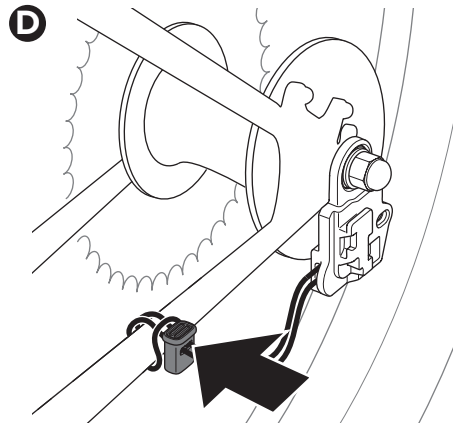

➤ Instructions

Thule ezHitch

Thule Axle Mount ezHitch™ Plate
with Quick Release Skewer:
#20201525

Thule Axle Mount ezHitch™ Plate:
#20201526

Fixed Axle

i Thule Internal Hitch Adapter

thule.com

Thru Axle