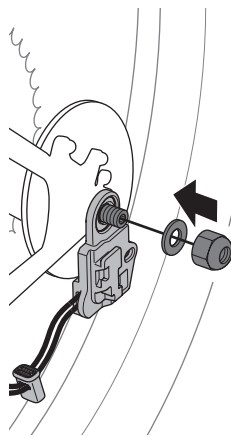

➤ Instructions

Thule ezHitch

Thule Axle Mount ezHitch™ Plate
with Quick Release Skewer:
#20201525

Thule Axle Mount ezHitch™ Plate:
#20201526

Fixed Axle

i Thule Internal Hitch Adapter

thule.com

Thru Axle

Thule Thru Axle

A

B

C

D

E

F

Quick Release Axle

A

B

C

Thule QR Skewer Axle

D

E

"CLOSED"

i Thule Drop Out spacer
10mm