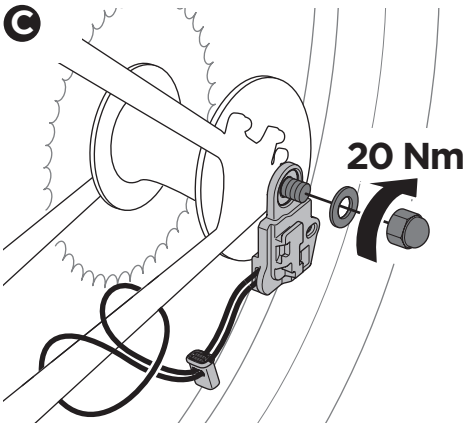

➤ Instructions

Thule ezHitch

Thule Axle Mount ezHitch™ Plate
with Quick Release Skewer:
#20201525

Thule Axle Mount ezHitch™ Plate:
#20201526

Fixed Axle

i Thule Internal Hitch Adapter

thule.com

Thru Axle

Thule Thru Axle

A

B

C

D

E

F

Quick Release Axle

A

B

C

Thule QR Skewer Axle

D

E

"CLOSED"

i Thule Drop Out spacer
10mm