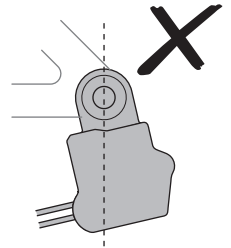

Thule Sweden AB
Borggatan 5
335 73 Hillerstorp, Sweden
info@thule.com
www.thule.com