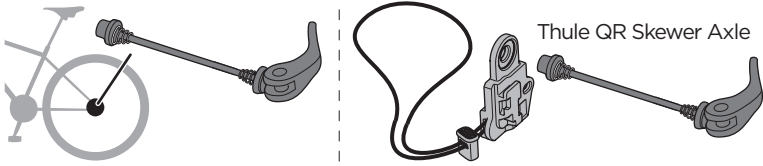

➤ Instructions

Thule ezHitch

Thule Axle Mount ezHitch™ Plate
with Quick Release Skewer:
#20201525

Thule Axle Mount ezHitch™ Plate:
#20201526

Fixed Axle

i Thule Internal Hitch Adapter

thule.com

Thru Axle

Thule Thru Axle

A

B

C

D

E

F

Quick Release Axle