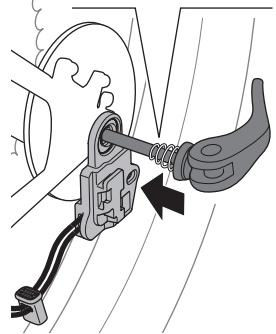

A

B

C

Thule QR Skewer Axle

D

E

"CLOSED"

i Thule Drop Out spacer
10mm