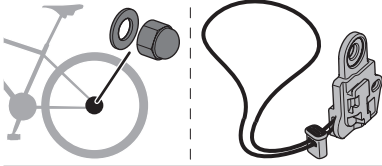

➤ Instructions

Thule ezHitch

Thule Axle Mount ezHitch™ Plate
with Quick Release Skewer:
#20201525

Thule Axle Mount ezHitch™ Plate:
#20201526

Fixed Axle

i Thule Internal Hitch Adapter

thule.com

Thru Axle