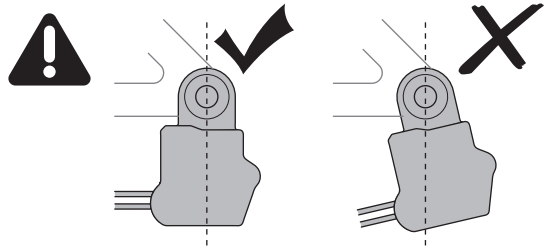

➤ Instructions

Thule ezHitch

Thule Axle Mount ezHitch™ Plate
with Quick Release Skewer:
#20201525

Thule Axle Mount ezHitch™ Plate:
#20201526

Fixed Axle

i Thule Internal Hitch Adapter

thule.com

Thru Axle