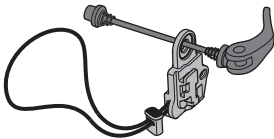

➤ Instructions

Thule ezHitch

Thule Axle Mount ezHitch™ Plate
with Quick Release Skewer:
#20201525

Thule Axle Mount ezHitch™ Plate:
#20201526

Fixed Axle

i Thule Internal Hitch Adapter

thule.com

Thru Axle