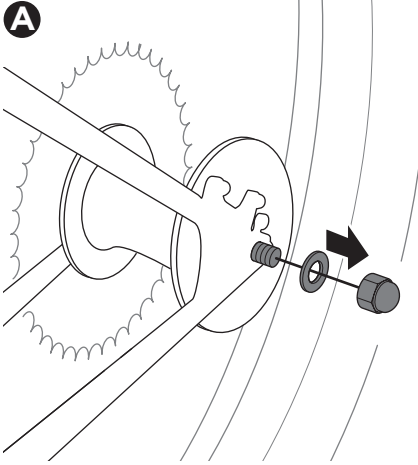

➤ Instructions

Thule ezHitch

Thule Axle Mount ezHitch™ Plate
with Quick Release Skewer:
#20201525

Thule Axle Mount ezHitch™ Plate:
#20201526

Fixed Axle

i Thule Internal Hitch Adapter

thule.com

Thru Axle

Thule Thru Axle

A

B

C

D

E

F

Quick Release Axle

A

B

C

Thule QR Skewer Axle

D

E

"CLOSED"

i Thule Drop Out spacer
10mm