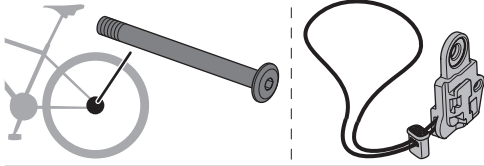

➤ Instructions

Thule ezHitch

Thule Axle Mount ezHitch™ Plate
with Quick Release Skewer:
#20201525

Thule Axle Mount ezHitch™ Plate:
#20201526

Fixed Axle

i Thule Internal Hitch Adapter

thule.com

Thru Axle