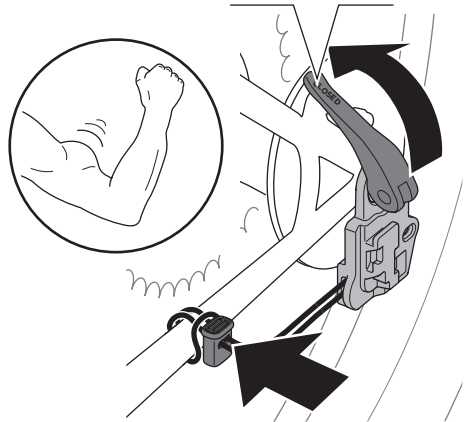

A

B

C

Thule QR Skewer Axle

D

E

"CLOSED"

i Thule Drop Out spacer
10mm