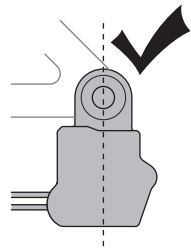

Thule Sweden AB
Borggatan 5
335 73 Hillerstorp, Sweden
info@thule.com
www.thule.com