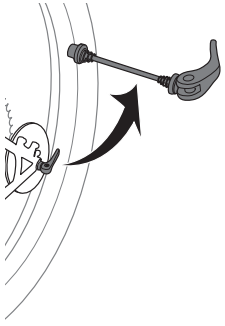

➤ Instructions

Thule ezHitch

Thule Axle Mount ezHitch™ Plate
with Quick Release Skewer:
#20201525

Thule Axle Mount ezHitch™ Plate:
#20201526

Fixed Axle

i Thule Internal Hitch Adapter

thule.com

Thru Axle

Thule Thru Axle

A

B

C

D

E

F

Quick Release Axle

A

B

C

Thule QR Skewer Axle

D

E

"CLOSED"

i Thule Drop Out spacer
10mm