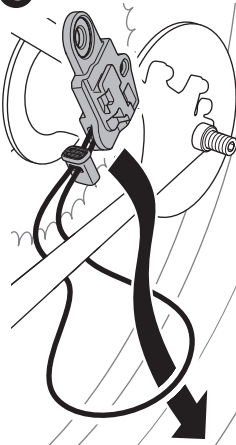

➤ Instructions

Thule ezHitch

Thule Axle Mount ezHitch™ Plate
with Quick Release Skewer:
#20201525

Thule Axle Mount ezHitch™ Plate:
#20201526

Fixed Axle

i Thule Internal Hitch Adapter

thule.com

Thru Axle

Thule Thru Axle

A

B

C

D

E

F

Quick Release Axle