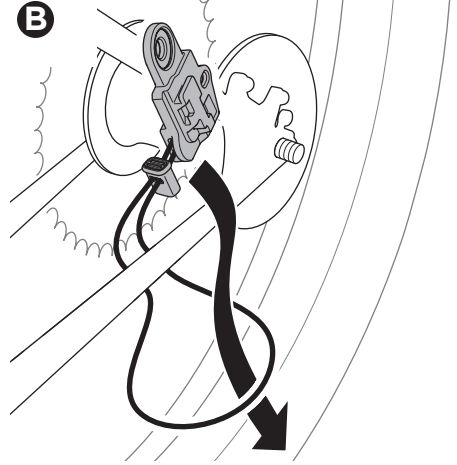

➤ Instructions

Thule ezHitch

Thule Axle Mount ezHitch™ Plate
with Quick Release Skewer:
#20201525

Thule Axle Mount ezHitch™ Plate:
#20201526

Fixed Axle

i Thule Internal Hitch Adapter

thule.com

Thru Axle