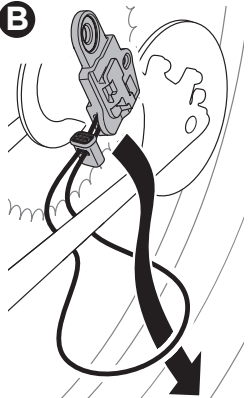

Quick Release Axle

A

B

C

Thule QR Skewer Axle

D

E

"CLOSED"

i Thule Drop Out spacer
10mm

thule.com

Thule Sweden AB
Borggatan 5
335 73 Hillerstorp, Sweden
info@thule.com
www.thule.com