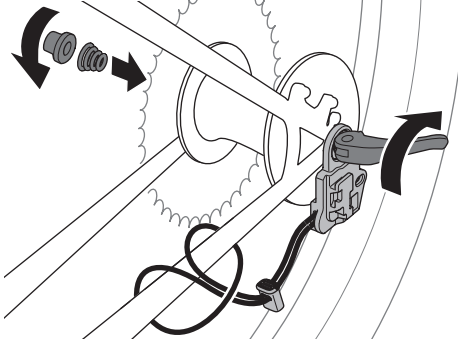

A

B

C

Thule QR Skewer Axle

D

E

"CLOSED"

i Thule Drop Out spacer
10mm